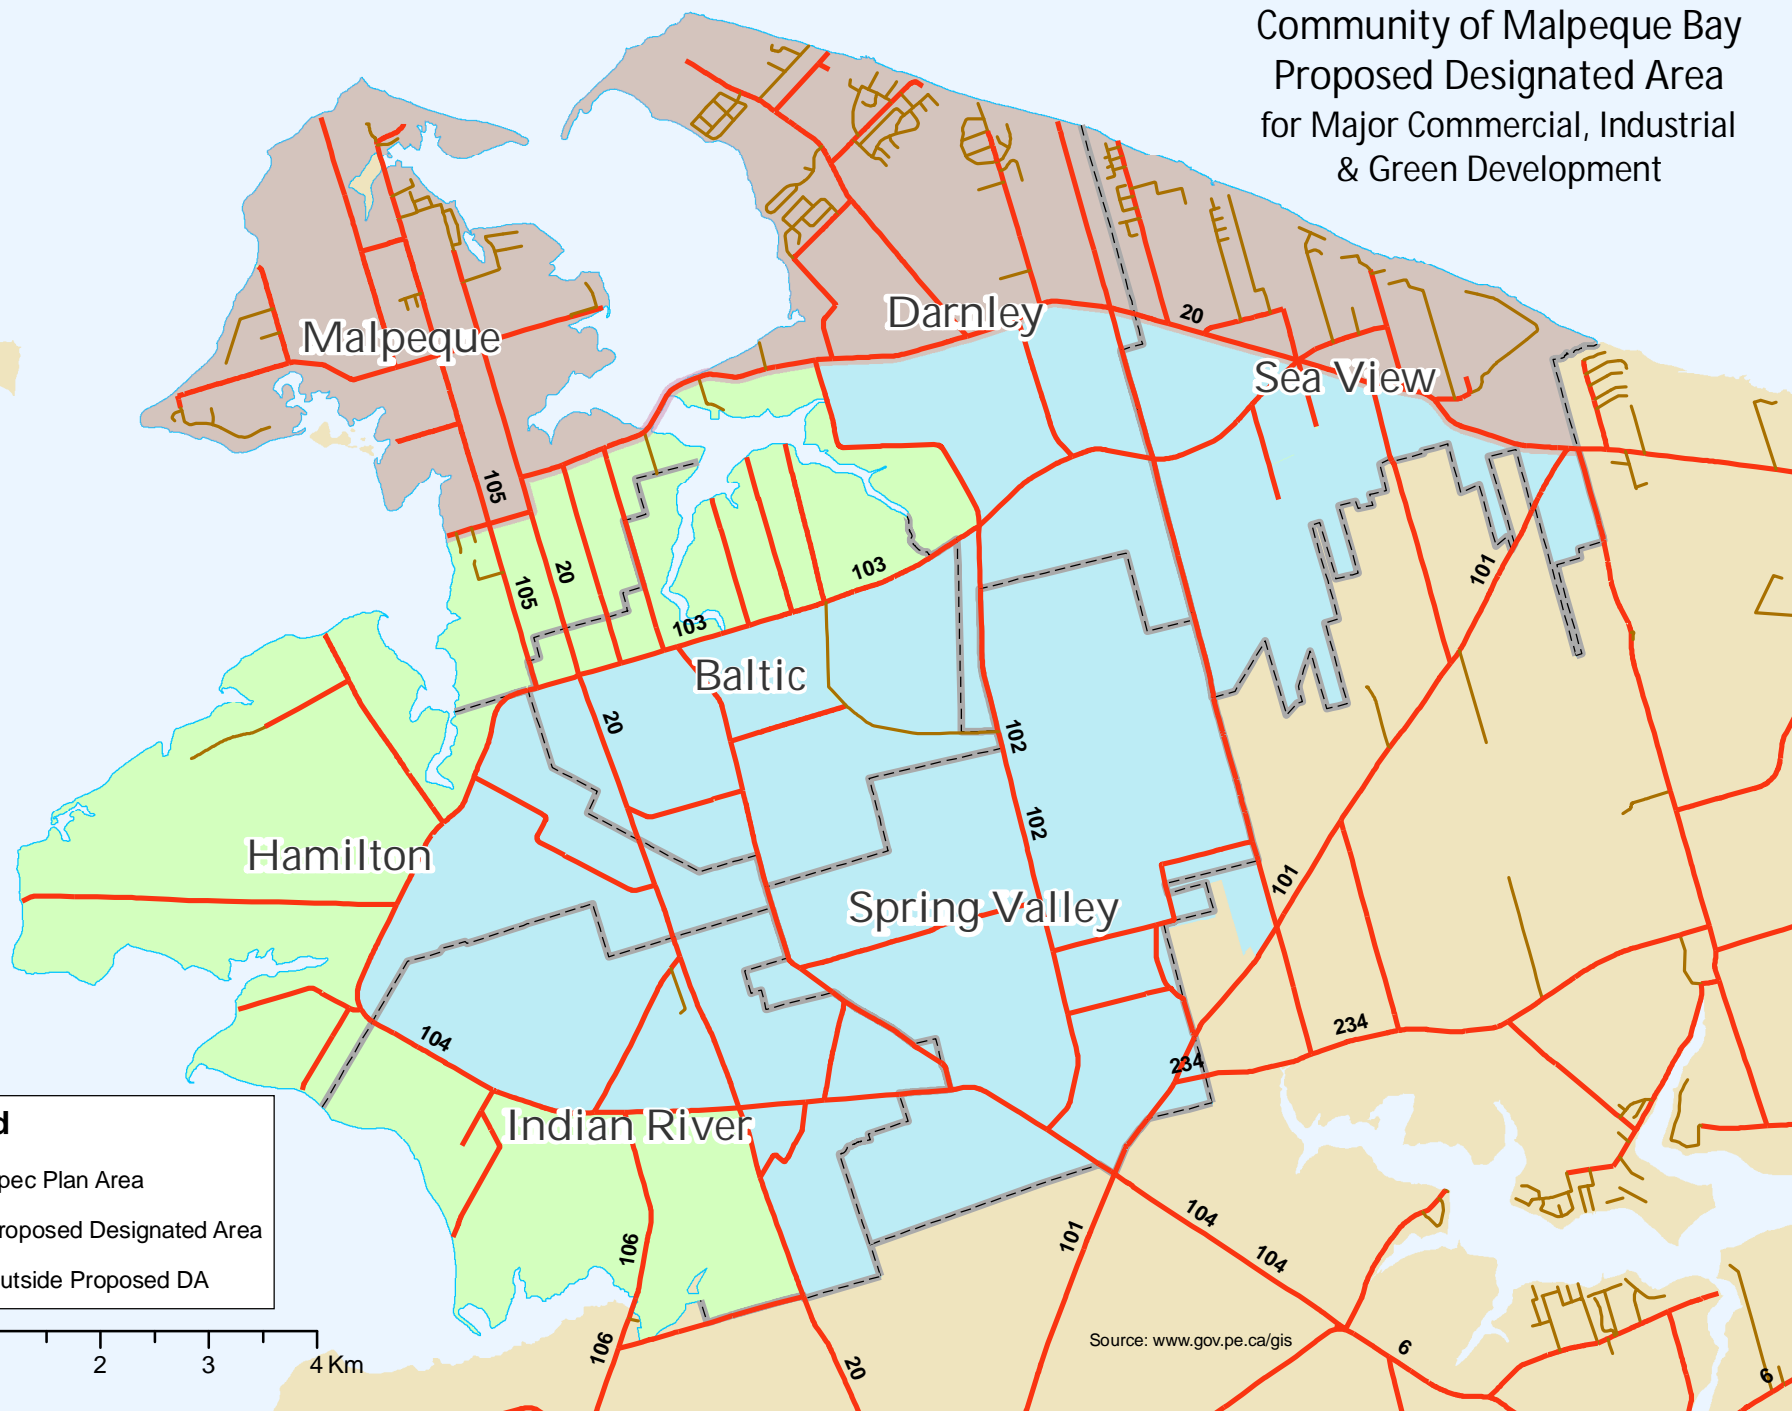

Community of Malpeque Bay Proposed Designated Area for Major Commercial, Industrial & Green Development

Legend

- Spec Plan Area
- Proposed Designated Area
- Outside Proposed DA

Source: www.gov.pe.ca/gis